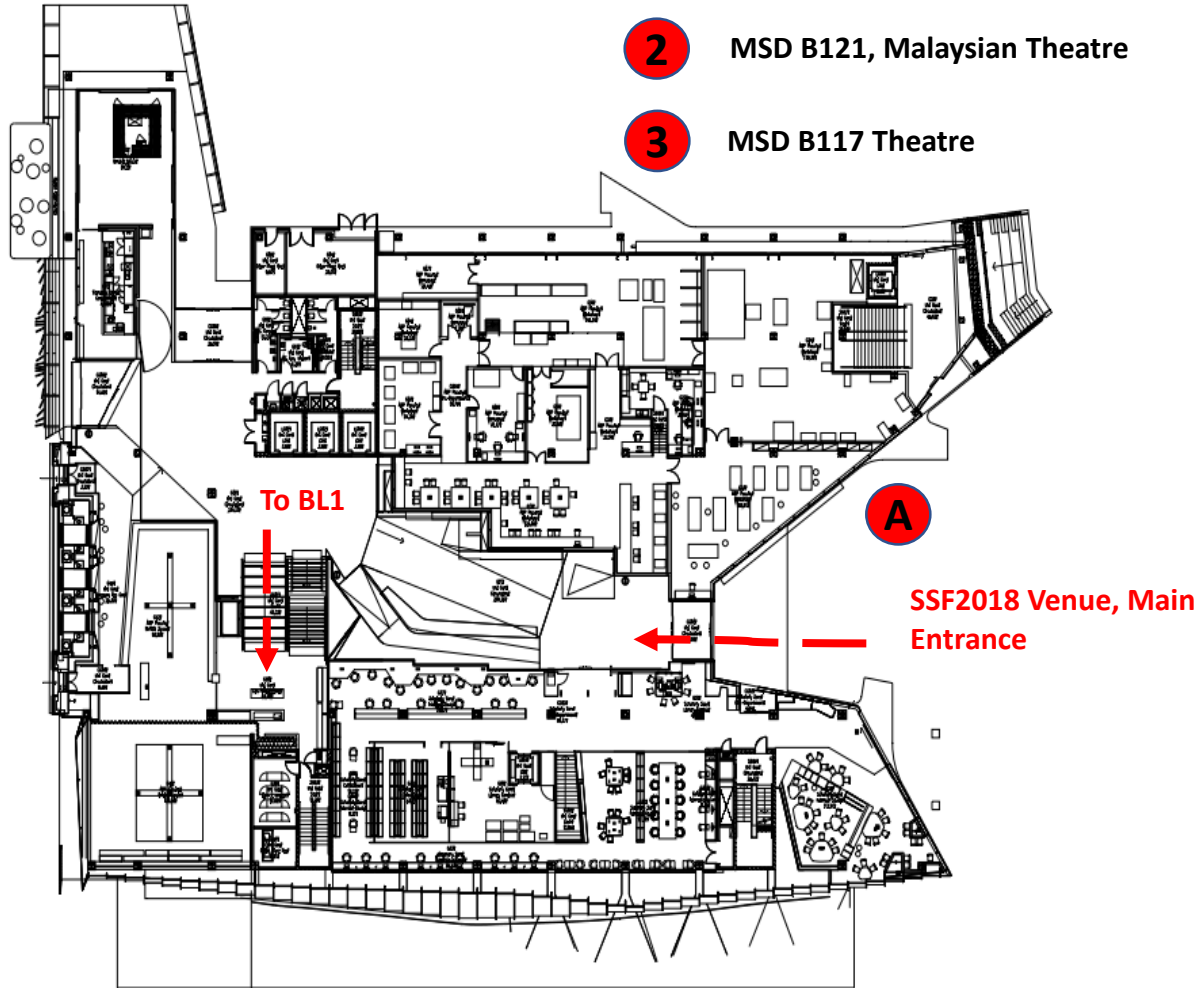

Important Information:

- A** SSF2018 Venue, Melbourne School of Design
- B** Tram Station 1, Melbourne University (Swanston Street)
- C** Tram Station 11, Melbourne University (Royal Parade)
- D** Gate 10 (Grattan Street)

Important Information:

- A** SSF2018 Venue, Melbourne School of Design
- 1** MSD B120, Singapore Theatre
- 2** MSD B121, Malaysian Theatre
- 3** MSD B117 Theatre

Melbourne School of Design, Ground Floor (GF)

Melbourne School of Design, Basement Level 1 (BL1)

Note: Plans not drawn to scale