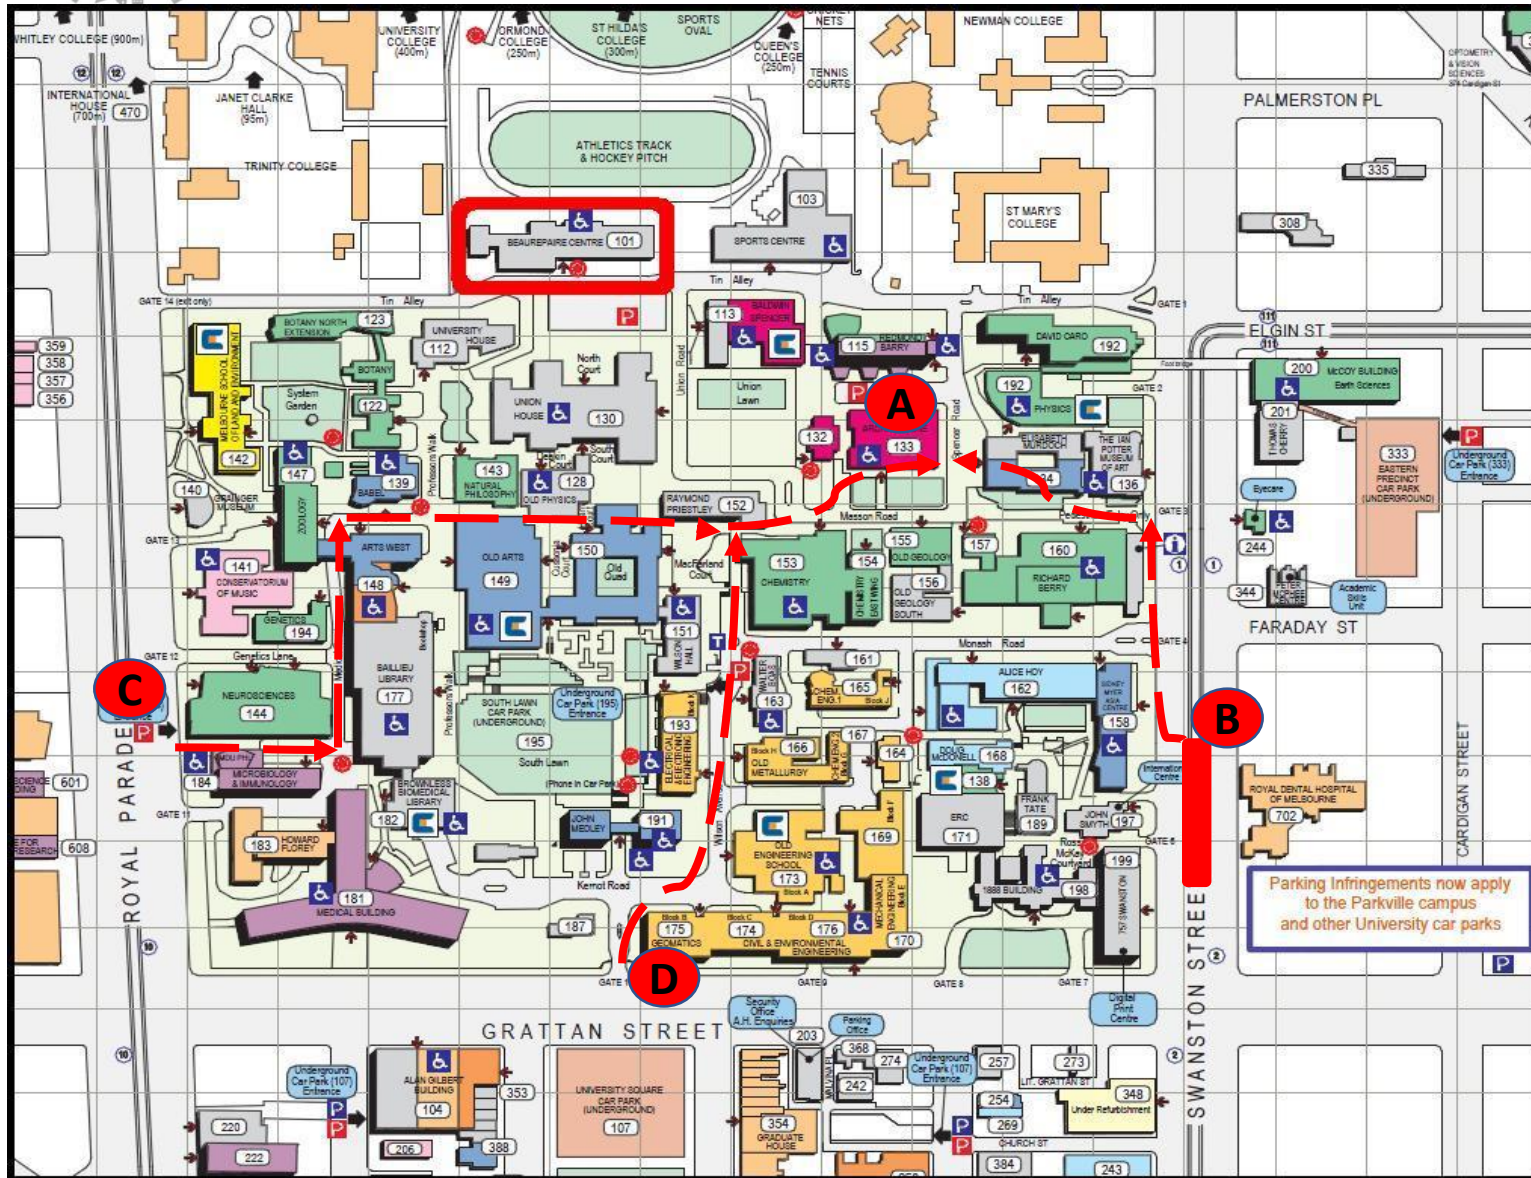

Important Information:

- A** SSF2018 Venue, Melbourne School of Design
- B** Tram Station 1, Melbourne University (Swanston Street)
- C** Tram Station 11, Melbourne University (Royal Parade)
- D** Gate 10 (Grattan Street)

Important Information:

- A** SSF2018 Venue, Melbourne School of Design
- 1** MSD B120, Singapore Theatre
- 2** MSD B121, Malaysian Theatre
- 3** MSD B117 Theatre

Melbourne School of Design, Ground Floor (GF)

Melbourne School of Design, Basement Level 1 (BL1)

Note: Plans not drawn to scale