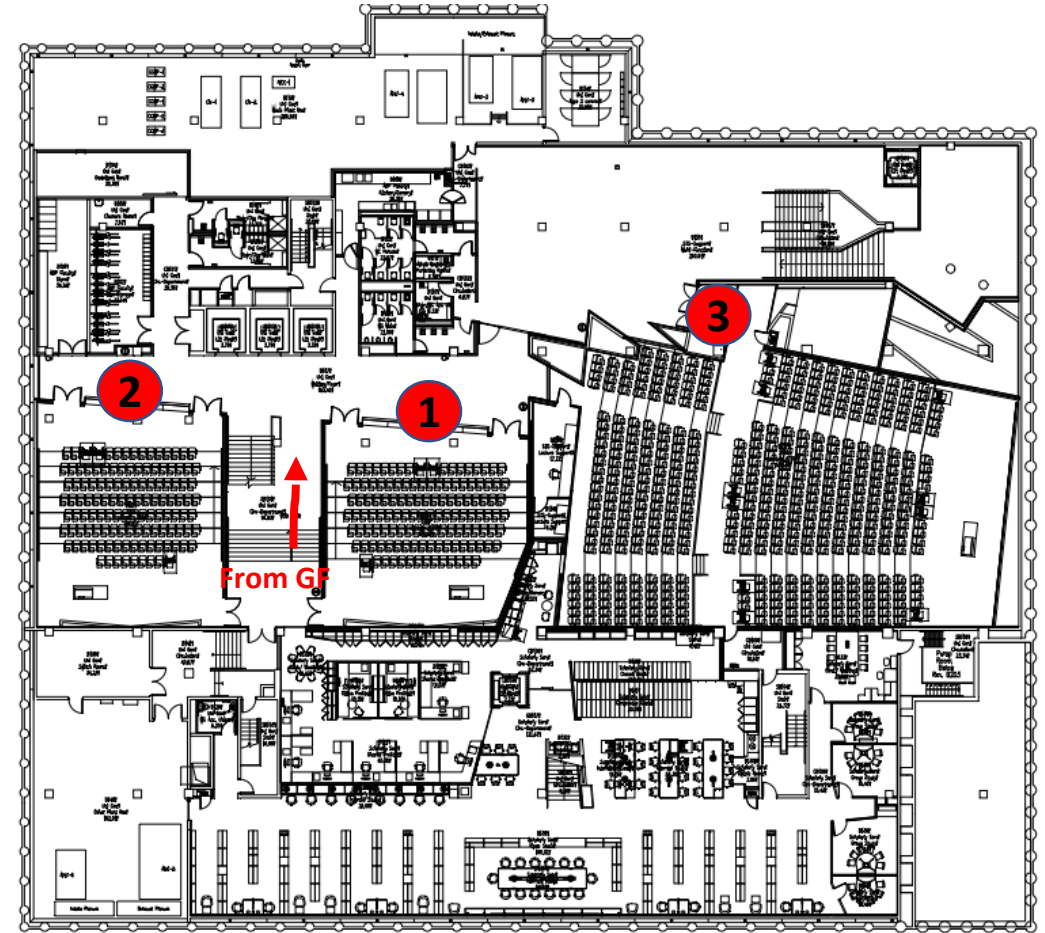

Important Information:

- A** SSF2018 Venue, Melbourne School of Design
- B** Tram Station 1, Melbourne University (Swanston Street)
- C** Tram Station 11, Melbourne University (Royal Parade)
- D** Gate 10 (Grattan Street)

Important Information:

- A** SSF2018 Venue, Melbourne School of Design
- 1** MSD B120, Singapore Theatre
- 2** MSD B121, Malaysian Theatre
- 3** MSD B117 Theatre

Melbourne School of Design, Ground Floor (GF)

Melbourne School of Design, Basement Level 1 (BL1)

Note: Plans not drawn to scale